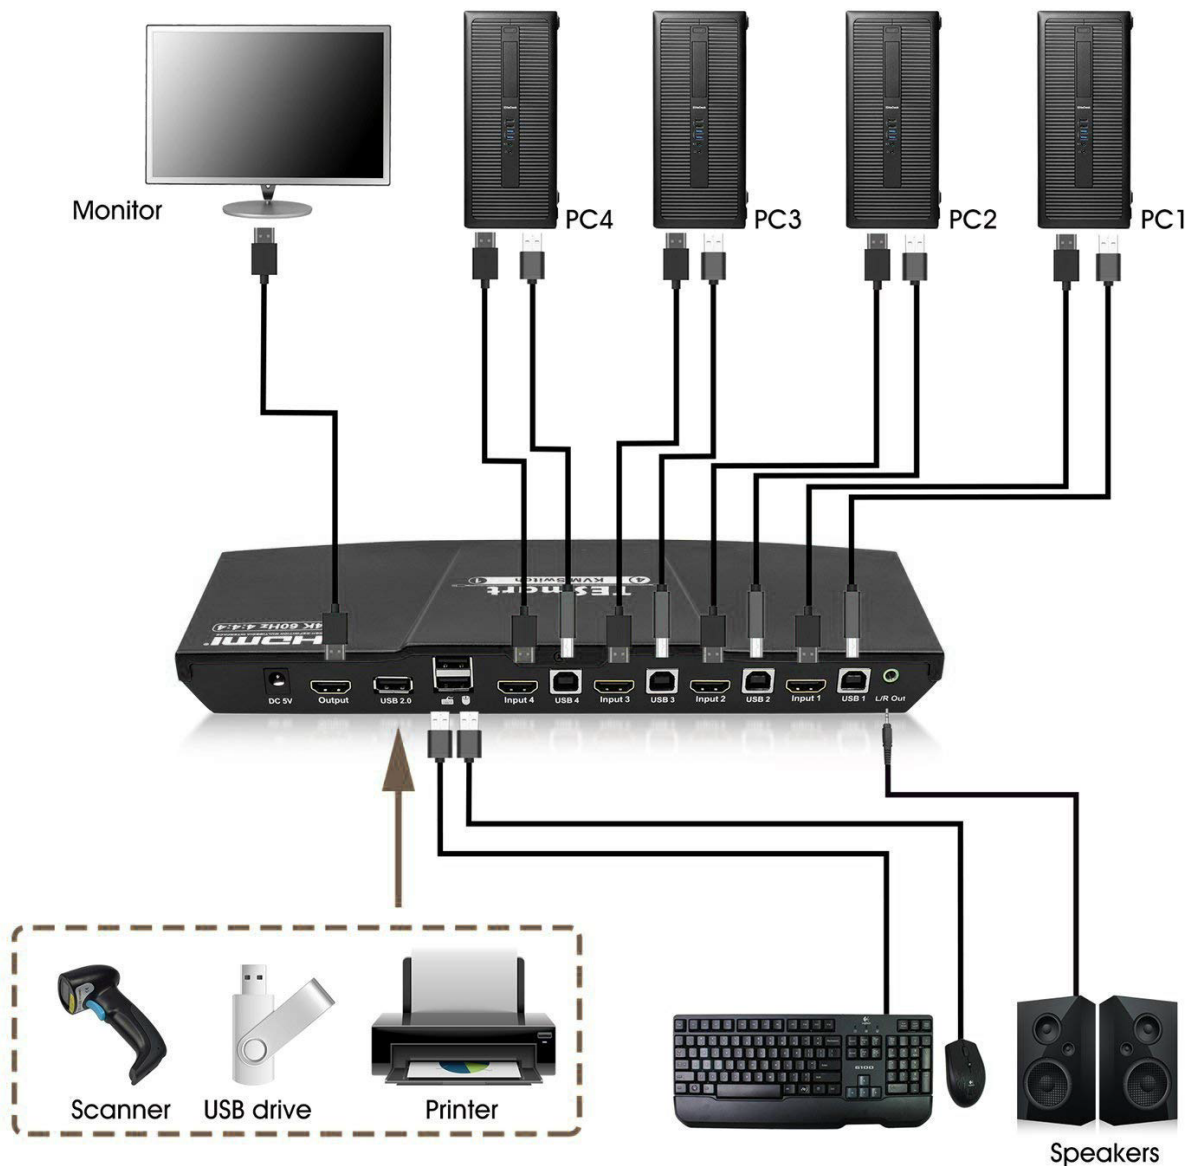

### Console Station

- 1 x HDMI monitor (VGA, DVI, and Displayport supported via approved adapters\*)
- 1 x Standard 104-key wired keyboard
- 1 x Standard 2 or 3-button wired USB mouse
- External stereo or headphones (optional)

### Computer

- 1 x HDMI port (VGA, DVI, and Displayport supported via approved adapters\*)
- Type-A USB port

### Other HDMI Video Devices (Optional)

- 1 x HDMI Port

\*Use with video adapters may change performance.

## PACKAGE CONTENTS

- 1 x 4-Port HDMI 2.0 KVM Switch
- 2 x 1.5 meter (5 ft) KVM Cable with HDMI and USB Connectors
- 1 x DC 5V Power Adapter
- 1 x IR Remote Control (requires standard CR2025 battery, not included)
- 1 x English User manual